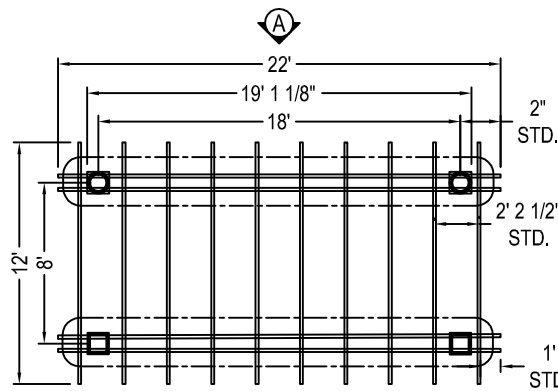

TRANQUILITY™ 22' X 12' FREE STANDING FIBERGLASS PERGOLA	
NO. OF SUPPORT / HEADER BEAMS	4
NO. OF RAFTERS	10
NO. OF PURLINS	10
NO. OF HEADER SUPPORTS	0

22' X 12' TRANQUILITY™ PERGOLA ROUND COLUMN OPTION 22' X 12' TRANQUILITY™ PERGOLA SQUARE COLUMN OPTION

(A) FRONT ELEVATION

- SELECT DESIRED RAFTER TAIL DESIGN:

- STANDARD:
- NAPA (INCLUDED)

- SEMI-CUSTOM:

- WINDSOR (917007)
- CRAFTSMAN (917002)
- KENSINGTON (917003)
- SPARTAN (917006)
- ROMAN (917005)
- CONTEMPORARY (917001)