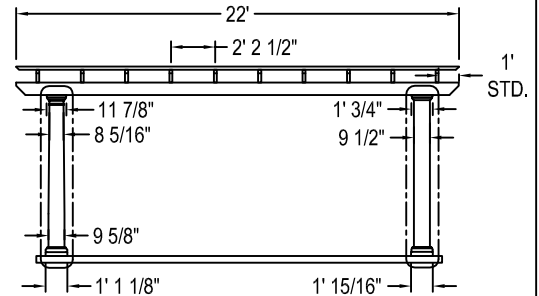

Building Products

HB&G
1015 BRUNDIDGE BLVD.
TROY, AL 36081
PHONE: 1-800-264-4HBG
FAX: 1-334-566-4629
www.hbgcolumns.com

- ☒ SELECT DESIRED FIBERGLASS COLUMN WITH POLY TUSCAN CAP-BASE SET:
- ☐ SELECT DESIRED WIND LOAD / DECK PLATES (OPTIONAL):

- ☐ 980108 - 10" X 8' PLAIN ROUND TAPERED
- ☐ 980110 - 10" X 10" X 8' PLAIN SQUARE PULTRUDED
- ☐ ROUND

- ☒ SELECT DESIRED COATING COLOR: (CHROMAGUARD® ENGINEERED COATING)

- ☐ SQUARE

- ☐ STANDARD:
- ☐ WHITE (INCLUDED)

- ☐ SELECT DESIRED OPTION:
- ☐ FAN BRACKET (OPTIONAL)

- ☐ SEMI-CUSTOM:
- ☐ LINEN (917058)
- ☐ FOG (917055)
- ☐ TRICORN (917061)
- ☐ CREAM (917053)
- ☐ LATTE (917057)
- ☐ COCOA (917062)
- ☐ ESTATE (917054)
- ☐ MOSS (917059)
- ☐ SADDLE (917060)
- ☐ JAVA (917056)
- ☐ CANNON (917052)

TRANQUILITY™ 22' X 12' FREE STANDING FIBERGLASS PERGOLA	
NO. OF SUPPORT / HEADER BEAMS	4
NO. OF RAFTERS	10
NO. OF PURLINS	10
NO. OF HEADER SUPPORTS	0

22' X 12' TRANQUILITY™ PERGOLA ROUND COLUMN OPTION   22' X 12' TRANQUILITY™ PERGOLA SQUARE COLUMN OPTION

(A) FRONT ELEVATION

- ☒ SELECT DESIRED RAFTER TAIL DESIGN:

- ☐ STANDARD:
- ☐ NAPA (INCLUDED)

- ☐ SEMI-CUSTOM:

- ☐ WINDSOR (917007)
- ☐ CRAFTSMAN (917002)
- ☐ KENSINGTON (917003)
- ☐ SPARTAN (917006)
- ☐ ROMAN (917005)
- ☐ CONTEMPORARY (917001)