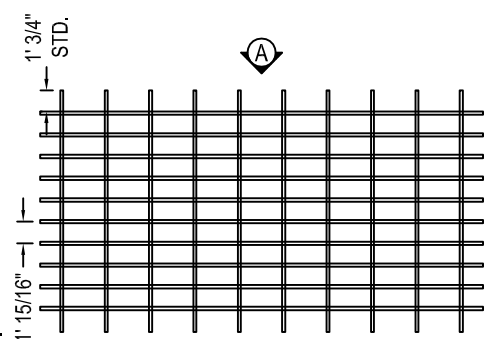

RAFTERS AND PURLINS PLAN VIEW

NOTES:

1. INSTALLATION TO BE COMPLETED IN ACCORDANCE WITH MANUFACTURER'S SPECIFICATIONS WITH INCLUDED ARBOR-LOC® HARDWARE.
2. NOT PRINTED TO SCALE, CAD MODEL 1:1
3. THIS DRAWING IS INTENDED FOR USE BY ARCHITECTS, ENGINEERS, CONTRACTORS, CONSULTANTS AND DESIGN PROFESSIONALS FOR PLANNING PURPOSES ONLY. THIS DRAWING MAY NOT BE USED FOR CONSTRUCTION.
4. ALL INFORMATION CONTAINED HEREIN WAS CURRENT AT THE TIME OF DEVELOPMENT BUT MUST BE REVIEWED AND APPROVED BY THE PRODUCT MANUFACTURER TO BE CONSIDERED ACCURATE.
5. CONTRACTOR'S NOTE: FOR PRODUCT AND COMPANY INFORMATION VISIT www.CADdetails.com/info AND ENTER REFERENCE NUMBER 5118-028

22' X 12' TRANQUILITY™ FREE-STANDING PERGOLAS

TRANQUILITY™ 22' X 12' FREE-STANDING PERGOLA